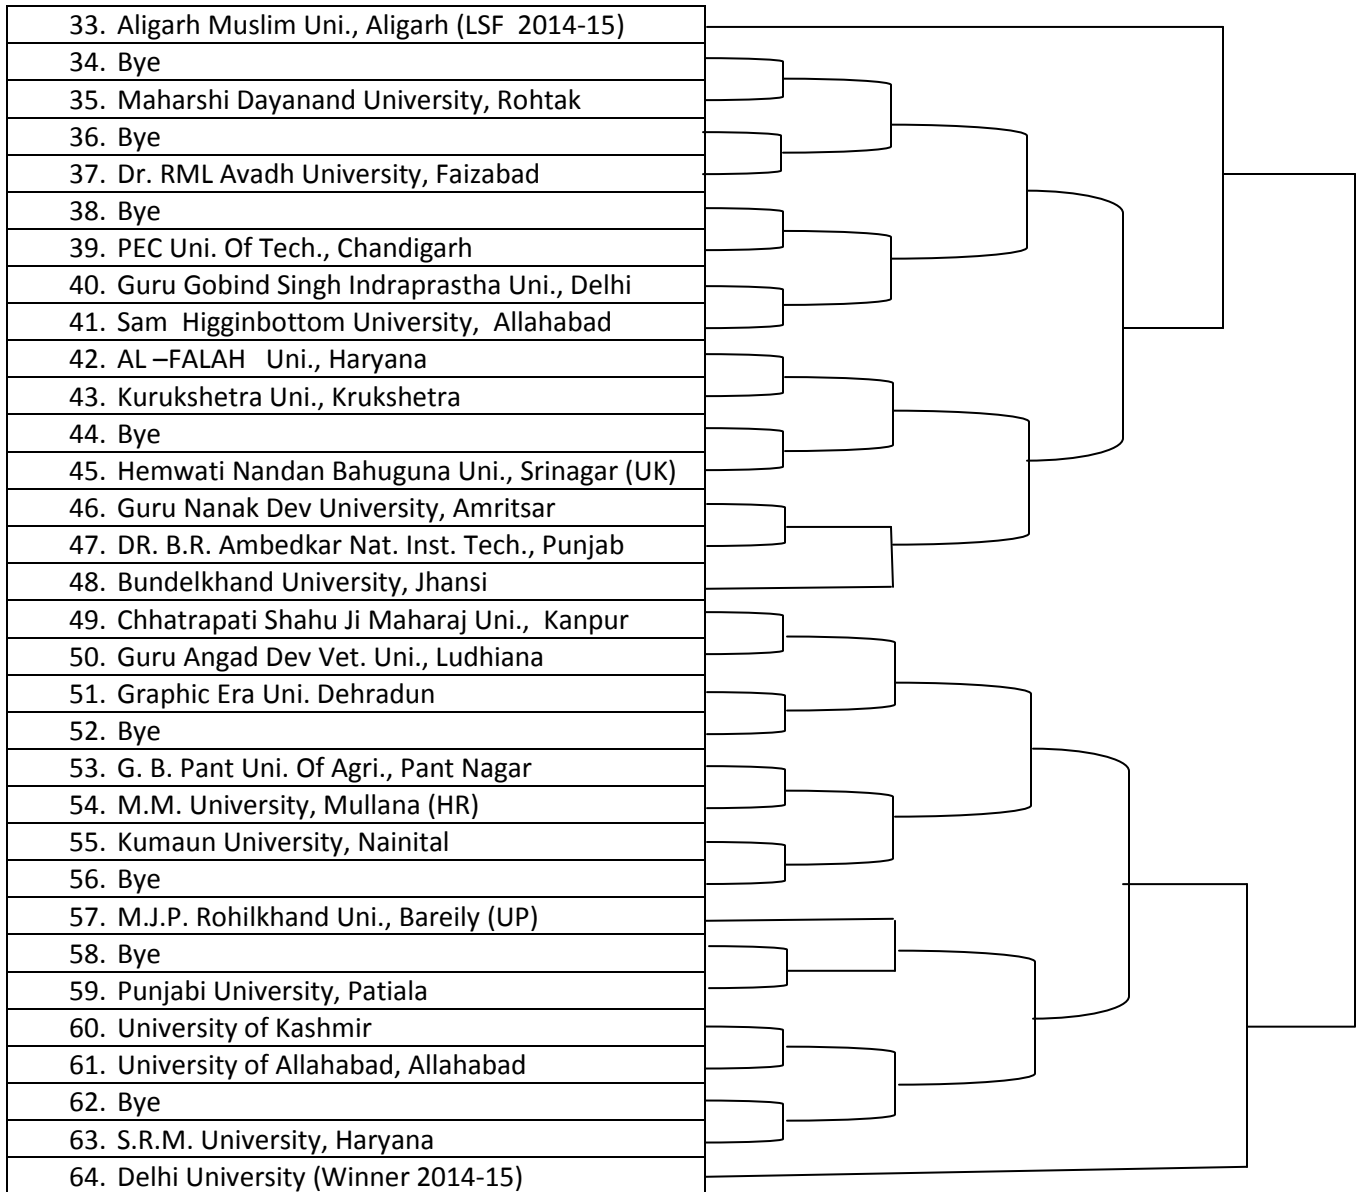

# NORTH ZONE INTER UNIVERSITY TABLE TENNIS (M&W) Tournament, 2015-16 16<sup>th</sup> - 18<sup>th</sup> DECEMBER, 2015

## MEN

**Note:**

1. All the Matches will be played on knockout basis and according to rules and regulations of TTFI.
2. Change in Venue, Fixture and Time is reserved with the Organizing Secretary of the Tournament.

**NORTH ZONE INTER UNIVERSITY TABLE TENNIS (M&W) Tournament, 2015-16  
16<sup>th</sup> - 18<sup>th</sup> DECEMBER, 2015**

**MEN**

**Note:**

1. All the Matches will be played on knockout basis and according to rules and regulations of TTFI.
2. Change in Venue, Fixture and Time is reserved with the Organizing Secretary of the Tournament.